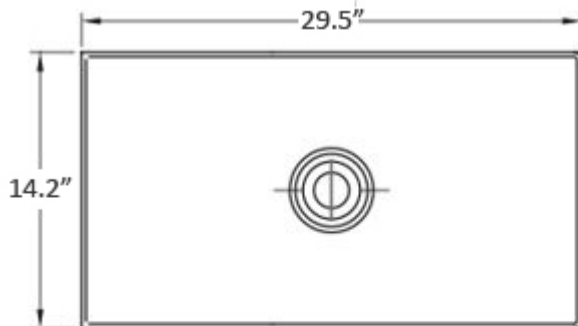

<p>Collection Vision</p>	<p>Model Vision 6075</p>	<p>Dimensions Metric <i>1 inch = 2.54 cm</i> <i>1 inch = 25.4 mm</i></p>	 <p>1051 Lea Drive - Collegeville, PA 19426 Tel. 215 513 9400 - Fax 610 831 0215 www.ws bathcollections.com - info@ws bathcollectins.com</p>
-------------------------------------	---------------------------------------	--	---

Features

- 29.5" (750 mm) x 14.2" (360 mm) x 4.3" (110 mm)
- Ceramic
- Countertop (Vessel) Installation
- Without Overflow
- Extremely Reduced Thickness for a Captivating Design

Collection
Vision

Model |
Vision 6075

Dimensions Metric

1 inch = 2.54 cm
1 inch = 25.4 mm

WS[®]
BATH
COLLECTIONS

1051 Lea Drive - Collegeville, PA 19426
Tel. 215 513 9400 - Fax 610 831 0215
www.ws bathcollections.com - info@ws bathcollections.com

MOUNTING HARDWARE

Vessel/ countertop installation

Silicone (*optional*)

Collection
Vision

Model |
Vision 6075

Dimensions Metric
1 inch = 2.54 cm
1 inch = 25.4 mm

WS[®]
BATH
COLLECTIONS

1051 Lea Drive - Collegeville, PA 19426
Tel. 215 513 9400 - Fax 610 831 0215
www.ws bathcollections.com - info@ws bathcollections.com